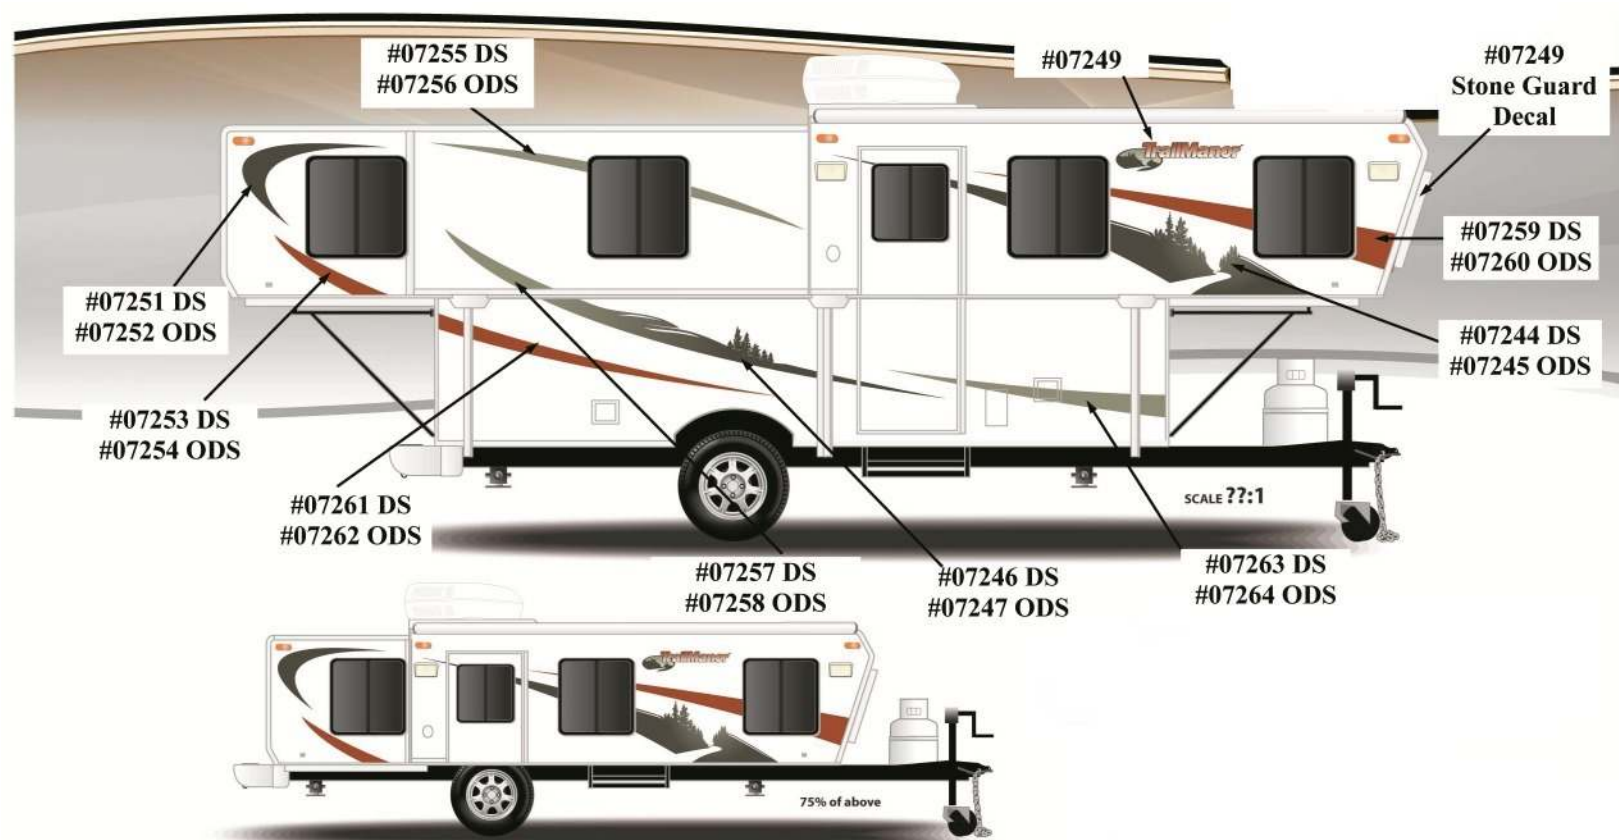

#09087
Eyeball Light

#09187
Double Ceiling Light

#27035
Alum Wheel/Tire

#15091
24" Entry Steps

TrailManor Graphics

TrailManor Plastic Trim

Lift Arms, Leveling Jacks and Gas Tanks

Leveling Jacks
#15015 For Jack
#18031 For Crank Handle
#18034 For Socket For Drill